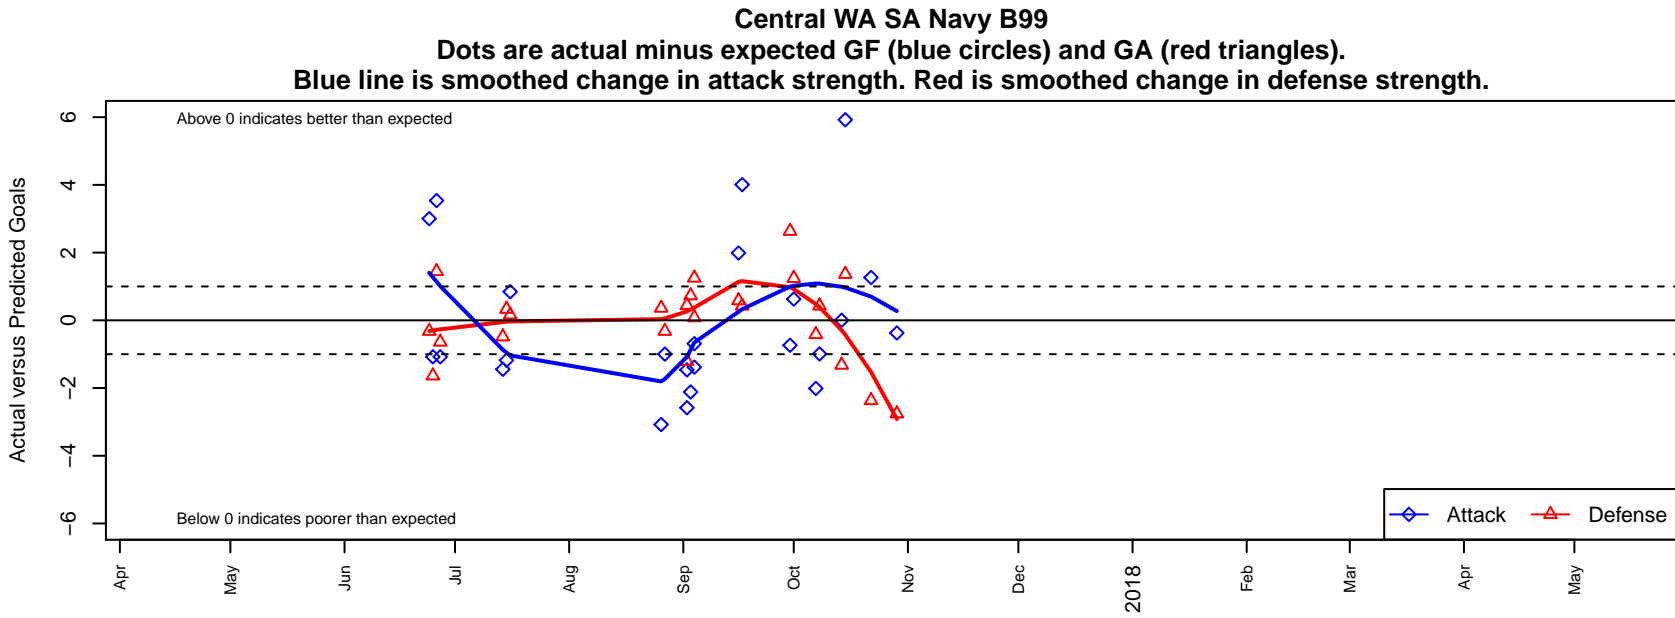

**attack and defense variance (black dot)
relative to other teams
and top 10 in region**

**attack and defense rating
relative to others at age
and all opponents in last 13 months**

Central WA SA Navy B99

Central WA Soccer Academy
Yakima, WA
B99 total strength=1789
attack=48.34 defense=19.69
fall league = PSPL WNPL U19
notes= Anabtawi 2013-6

alt names used:
CWS B99 Navy
CENTRAL WASHINGTON SOUNDERS CWS I
CWSA B99 Navy Anabtawi
CWSA B99 Anabtawi

Venues played:
2017 US Club Regionals B99
2017 Nike Crossfire Challenge Super Group U'
2017 PSPL WNPL U19
2017 Labor Day Cup BU19