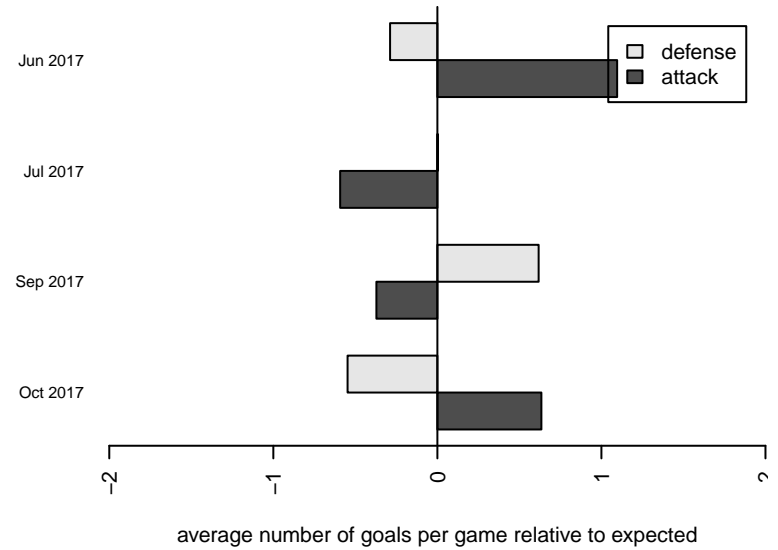

Performance relative to 13 month average