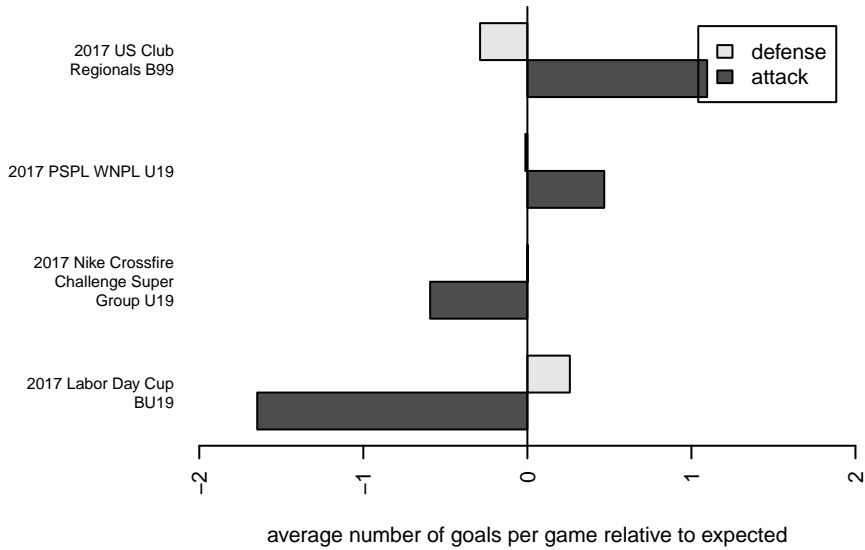

Performance relative to 13 month average