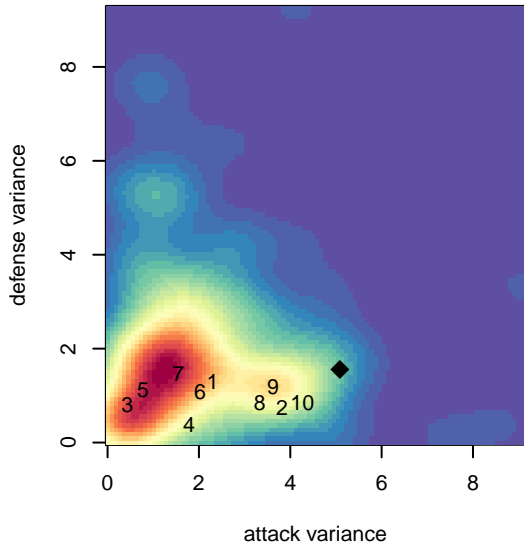

**attack and defense variance (black dot)
relative to other teams
and top 10 in region**