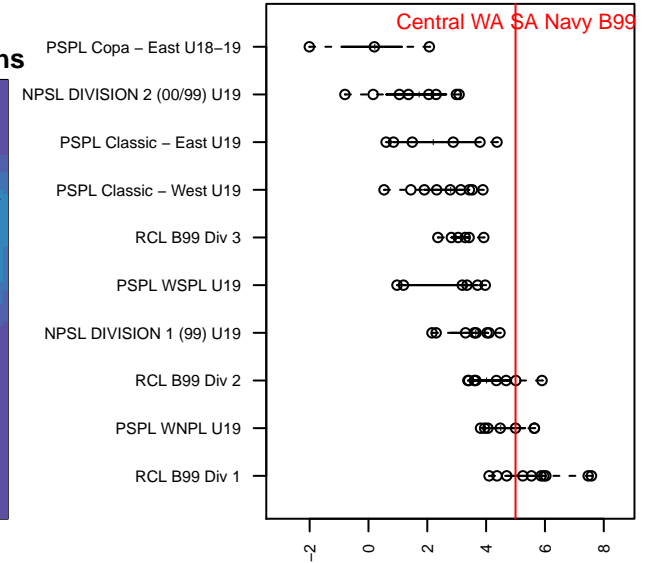

**attack and defense rating
relative to others at age
and all opponents in last 13 months**