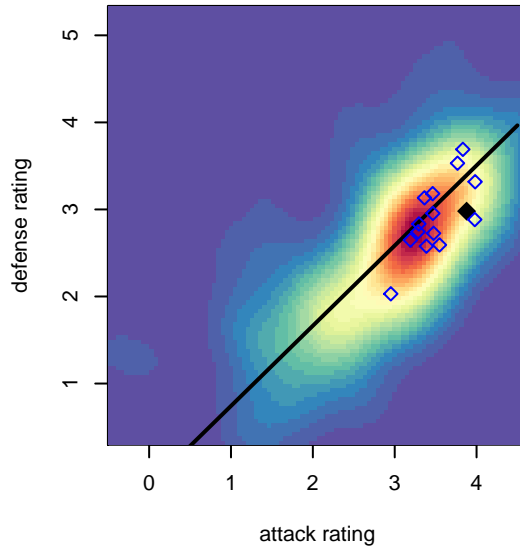

**attack and defense rating
relative to others at age
and all opponents in last 13 months**